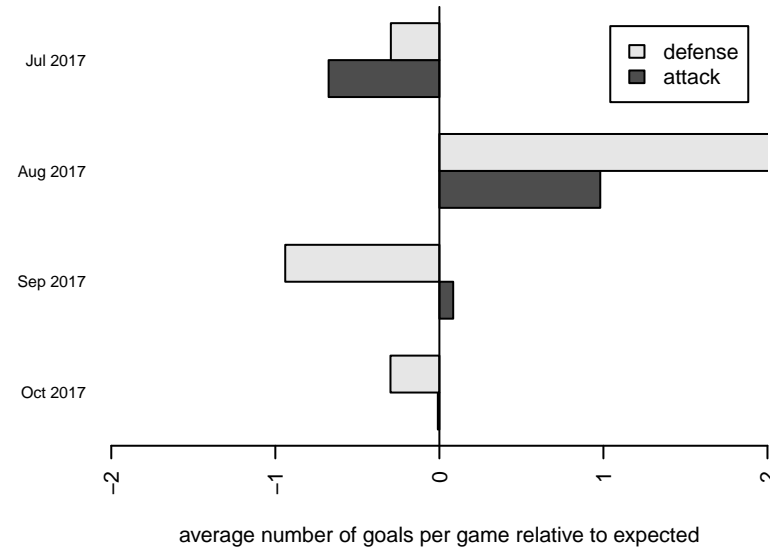

Performance relative to 13 month average