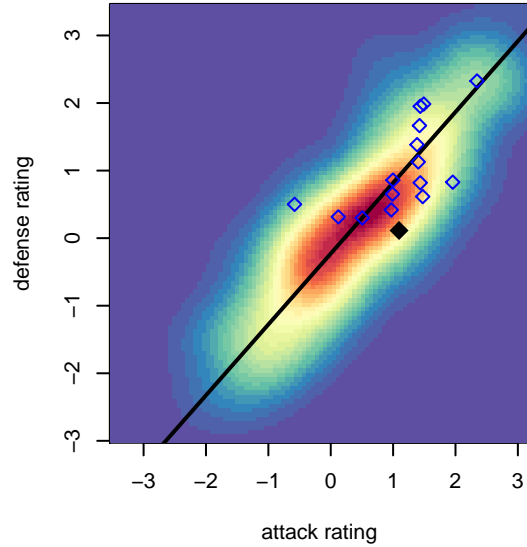

# FPSC Fury Black G05

Franklin Pierce SC  
 Tacoma, WA  
 G05 total strength=974  
 attack=2.99 defense=1.12  
 fall league = PSPL WNPL U13

alt names used:  
 FPSC Fury G05 Black  
 FPSC Fury G05 Black  
 FPSC Fury G05 Black  
 FPSC FURY G05 BLACK  
 FPSC FURY G05 BLACK (WA)

Venues played:  
 2017 Seattle Cup GU13 Gold  
 2017 Nike Crossfire Challenge Gold Group U13  
 2017 WA Rush Cup GU13 Gold  
 2017 Labor Day Cup GU13 Gold  
 2017 PSPL WNPL U13

**FPSC Fury Black G05**  
 Dots are actual minus expected GF (blue circles) and GA (red triangles).  
 Blue line is smoothed change in attack strength. Red is smoothed change in defense strength.

**attack and defense variance (black dot)  
relative to other teams  
and top 10 in region**

**attack and defense rating  
relative to others at age  
and all opponents in last 13 months**

**Performance relative to 13 month average**