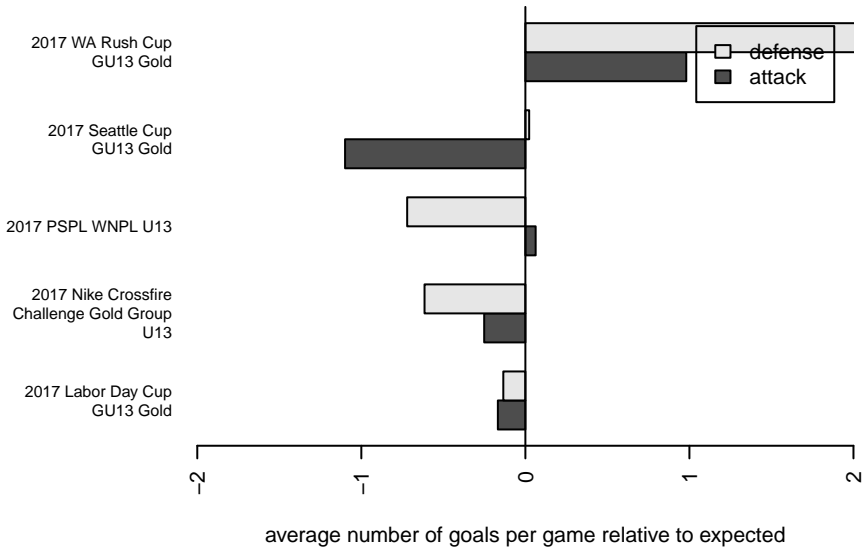

# FPSC Fury Black G05

Franklin Pierce SC  
 Tacoma, WA  
 G05 total strength=974  
 attack=2.99 defense=1.12  
 fall league = PSPL WNPL U13

alt names used:  
 FPSC Fury G05 Black  
 FPSC Fury G05 Black  
 FPSC Fury G05 Black  
 FPSC FURY G05 BLACK  
 FPSC FURY G05 BLACK (WA)

Venues played:  
 2017 Seattle Cup GU13 Gold  
 2017 Nike Crossfire Challenge Gold Group U13  
 2017 WA Rush Cup GU13 Gold  
 2017 Labor Day Cup GU13 Gold  
 2017 PSPL WNPL U13

**FPSC Fury Black G05**  
 Dots are actual minus expected GF (blue circles) and GA (red triangles).  
 Blue line is smoothed change in attack strength. Red is smoothed change in defense strength.

**attack and defense variance (black dot)  
relative to other teams  
and top 10 in region**

**attack and defense rating  
relative to others at age  
and all opponents in last 13 months**

**Performance relative to 13 month average**