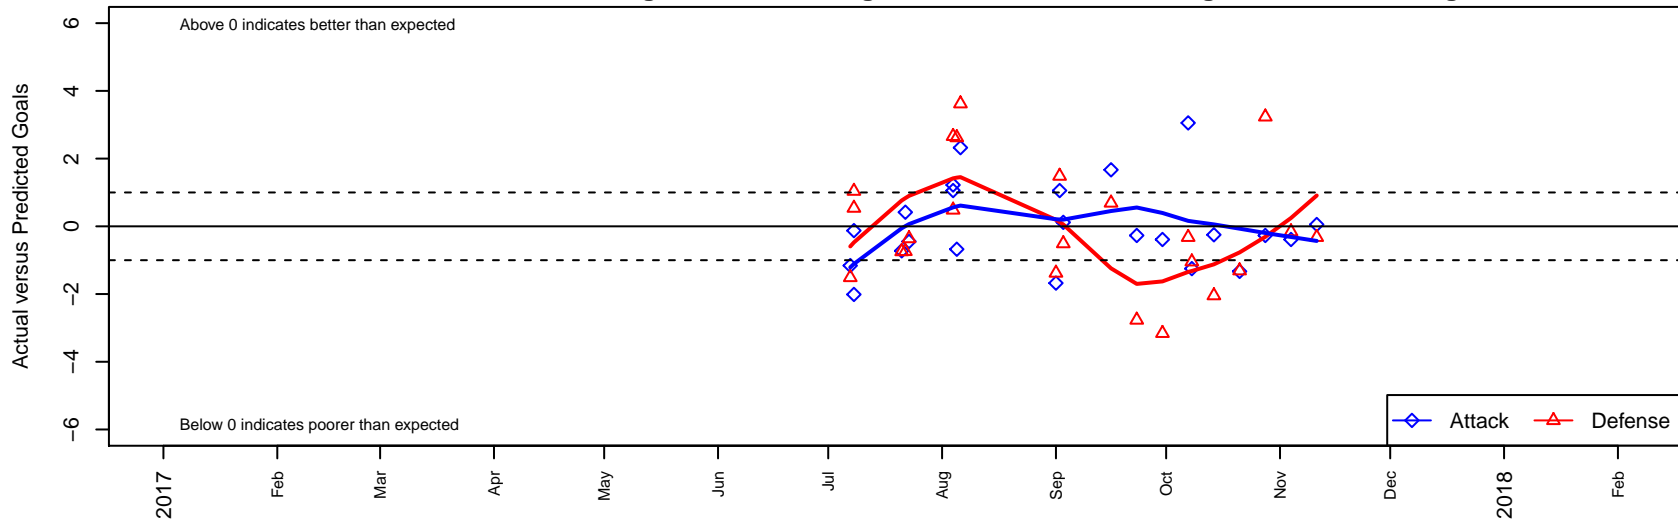

# FPSC Fury Black G05

Franklin Pierce SC  
 Tacoma, WA  
 G05 total strength=974  
 attack=2.99 defense=1.12  
 fall league = PSPL WNPL U13

alt names used:  
 FPSC Fury G05 Black  
 FPSC Fury G05 Black  
 FPSC Fury G05 Black  
 FPSC FURY G05 BLACK  
 FPSC FURY G05 BLACK (WA)

Venues played:  
 2017 Seattle Cup GU13 Gold  
 2017 Nike Crossfire Challenge Gold Group U13  
 2017 WA Rush Cup GU13 Gold  
 2017 Labor Day Cup GU13 Gold  
 2017 PSPL WNPL U13

**FPSC Fury Black G05**  
 Dots are actual minus expected GF (blue circles) and GA (red triangles).  
 Blue line is smoothed change in attack strength. Red is smoothed change in defense strength.

**attack and defense variance (black dot)  
relative to other teams  
and top 10 in region**

**attack and defense rating  
relative to others at age  
and all opponents in last 13 months**

**Performance relative to 13 month average**