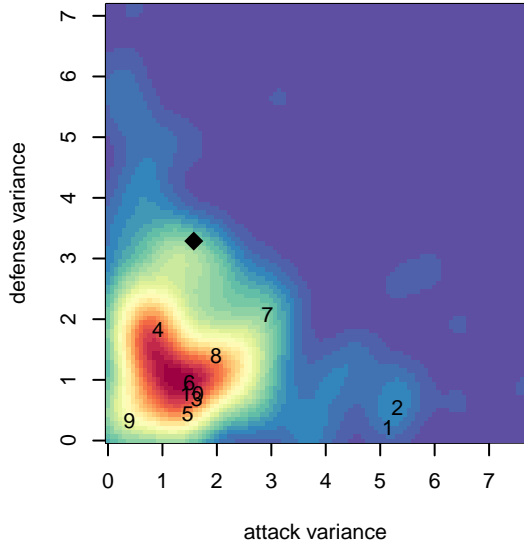

# FPSC Fury Black G05

Franklin Pierce SC  
 Tacoma, WA  
 G05 total strength=974  
 attack=2.99 defense=1.12  
 fall league = PSPL WNPL U13

alt names used:  
 FPSC Fury G05 Black  
 FPSC Fury G05 Black  
 FPSC Fury G05 Black  
 FPSC FURY G05 BLACK  
 FPSC FURY G05 BLACK (WA)

Venues played:  
 2017 Seattle Cup GU13 Gold  
 2017 Nike Crossfire Challenge Gold Group U13  
 2017 WA Rush Cup GU13 Gold  
 2017 Labor Day Cup GU13 Gold  
 2017 PSPL WNPL U13

**FPSC Fury Black G05**  
 Dots are actual minus expected GF (blue circles) and GA (red triangles).  
 Blue line is smoothed change in attack strength. Red is smoothed change in defense strength.

**attack and defense variance (black dot)  
relative to other teams  
and top 10 in region**

**attack and defense rating  
relative to others at age  
and all opponents in last 13 months**

**Performance relative to 13 month average**