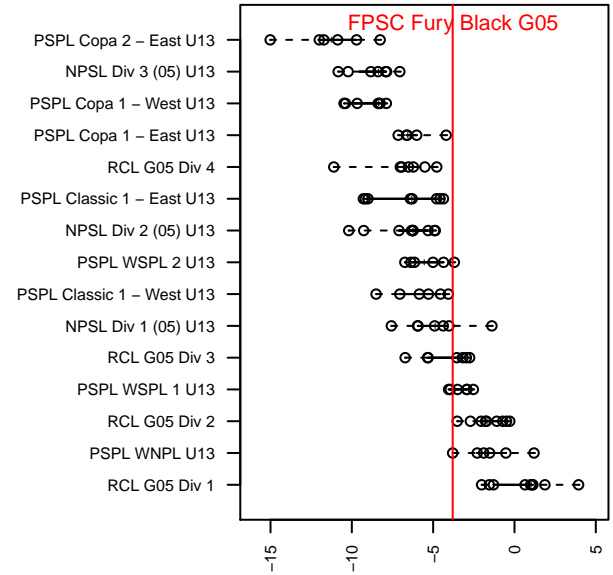

# FPSC Fury Black G05

Franklin Pierce SC  
 Tacoma, WA  
 G05 total strength=974  
 attack=2.99 defense=1.12  
 fall league = PSPL WNPL U13

alt names used:  
 FPSC Fury G05 Black  
 FPSC Fury G05 Black  
 FPSC Fury G05 Black  
 FPSC FURY G05 BLACK  
 FPSC FURY G05 BLACK (WA)

Venues played:  
 2017 Seattle Cup GU13 Gold  
 2017 Nike Crossfire Challenge Gold Group U13  
 2017 WA Rush Cup GU13 Gold  
 2017 Labor Day Cup GU13 Gold  
 2017 PSPL WNPL U13

**FPSC Fury Black G05**  
 Dots are actual minus expected GF (blue circles) and GA (red triangles).  
 Blue line is smoothed change in attack strength. Red is smoothed change in defense strength.

**attack and defense variance (black dot)  
relative to other teams  
and top 10 in region**

**attack and defense rating  
relative to others at age  
and all opponents in last 13 months**

**Performance relative to 13 month average**